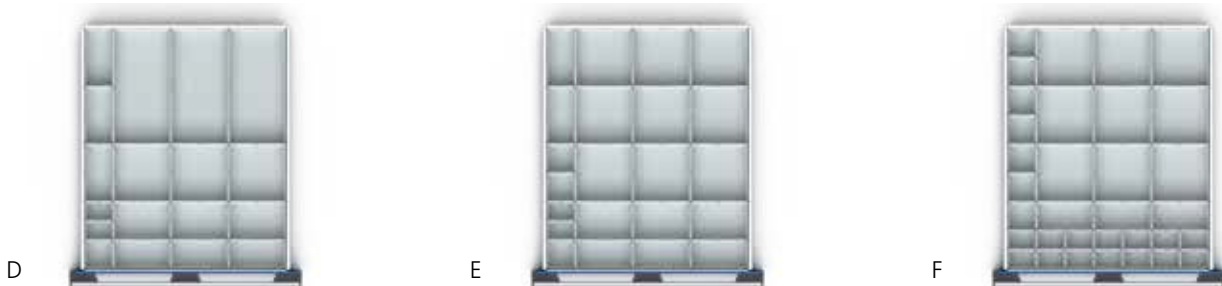

650mm Wide x 750mm Deep Plastic Boxes

Model	Qty of Boxes	Quantity of Boxes							75mm Drawer	100mm+ Drawer
		50 x 50	50 x 75	75 x 75	75 x 150	100 x 150	150 x 150	300 x 150	Order Ref.	Order Ref.
D	18		2	1	6	3	3	3	/	43020762
E	22		2	3	5	3	9		43020800	43020763
F	33		14	7	3		9		43020801	43020764