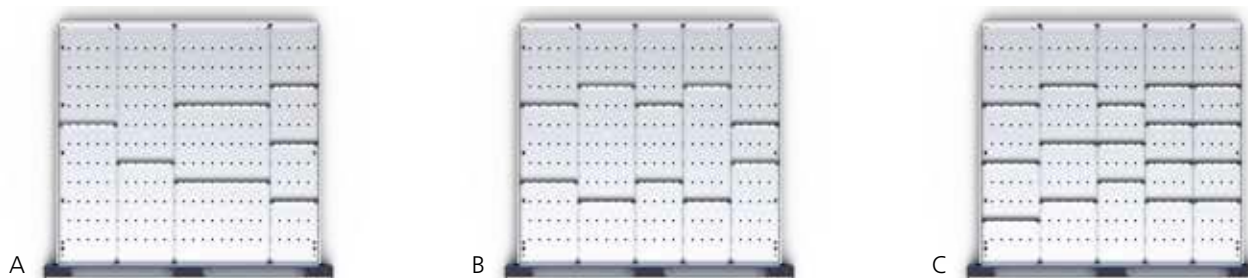

cubio | **Dividers** 800 Wide x 750 Deep Cabinet / Cupboard (675 x 625 internal)

800mm Wide x 750mm Deep Metal Dividers

Model	Total Compartments	Qty of Compartments			75mm Drawer	100 / 125mm Drawer	150mm+ Drawer
		125	150	250	Order Ref.	Order Ref.	Order Ref.
A	11	4	4	3	43020664.51	43020666.51	43020668.51
B	15	9	6		43020665.51	43020667.51	43020669.51
C	22	14	8		43020732.51	43020733.51	43020734.51