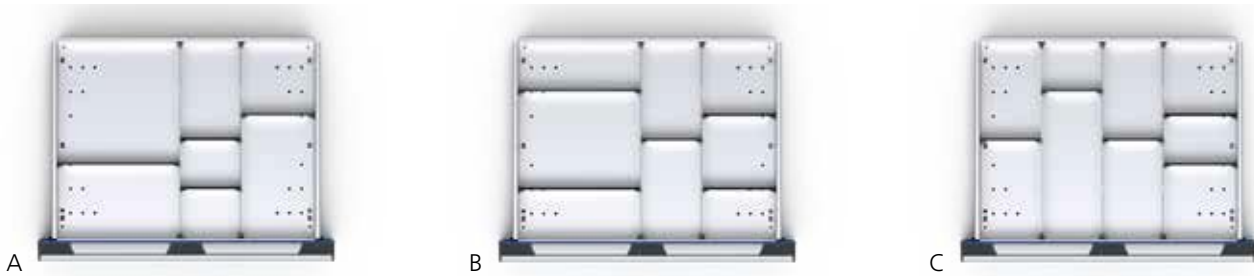

cubio | Dividers 650 Wide x 525 Deep Cabinet / Cupboard (525 x 400 internal)

650mm Wide x 525mm Deep Metal Dividers

Model	Total Compartments	Qty of Compartments			75mm Drawer	100 / 125mm Drawer	150mm+ Drawer
		125	150	250	Order Ref.	Order Ref.	Order Ref.
A	7	3	2	2	43020717.51	43020718.51	43020719.51
B	8	2	3	3	43020634.51	43020636.51	43020638.51
C	9	6	3		43020635.51	43020637.51	43020639.51