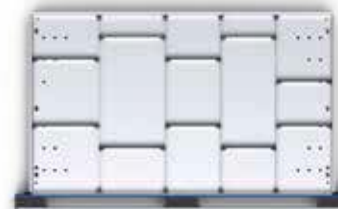

cubio | Dividers 800 Wide x 525 Deep Cabinet / Cupboard (675 x 400 internal)

800mm Wide x 525mm Deep Metal Dividers

A

B

C

Model	Total Compartments	Qty of Compartments			75mm Drawer	100 / 125mm Drawer	150mm+ Drawer
		125	150	250	Order Ref.	Order Ref.	Order Ref.
A	7	1	4	2	43020726.51	43020727.51	43020728.51
B	11	4	4	3	43020652.51	43020654.51	43020656.51
C	15	9	6		43020653.51	43020655.51	43020657.51